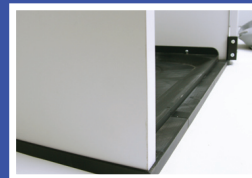

EFFICIENT

Nylon Hooks

- Easier to hook and unhook
- Bag fits tight. No paper misses the bag
- Prevents collection employees from being scratched and nicked by metal hooks

Light Weight Design

- Lighter weight and improved strength
- Easy delivery and on-site set-up for collection employees

180 Degree nylon hinge for unobstructed collection

Nylon bag hooks makes bag fit tight. No paper misses the bag.

Durable modular base slides easily and supports door in all directions.

One key can open every Mobile Data Shredding console, cart, Shredinator and PDC